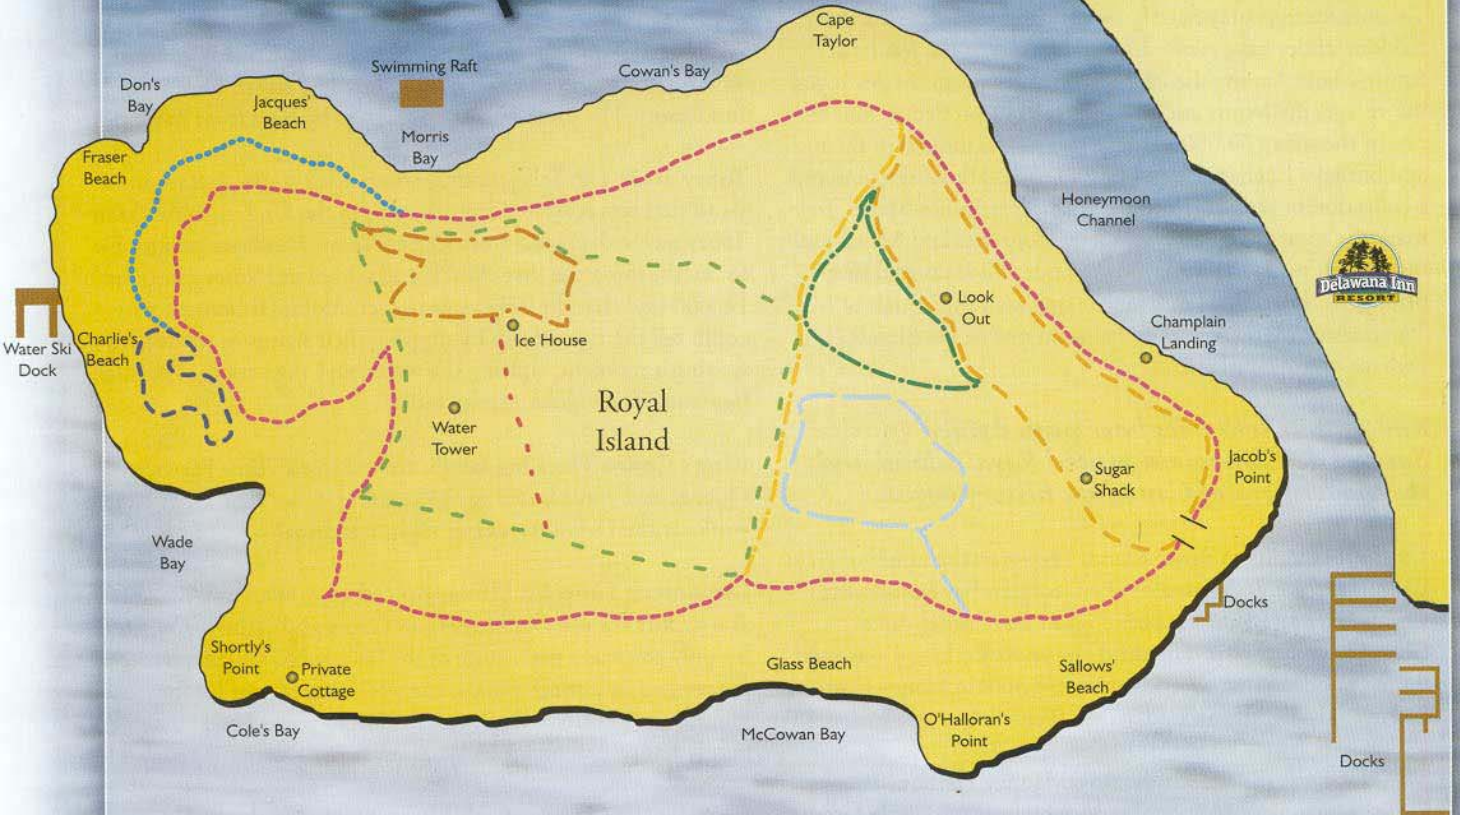

Royal Island Trail Map

Champlain Trail 939 m	
King's Court 317 m	
Trillium Trail 247 m	
Nickerson's Nook 166 m	
Tobey Trail 143 m	
Lamoureux Lane 152 m	
Corbière Crossing 55 m	
Grisé Trail 253 m	
Victoria Trail 341 m	
Beausoleil Trail 114 m	